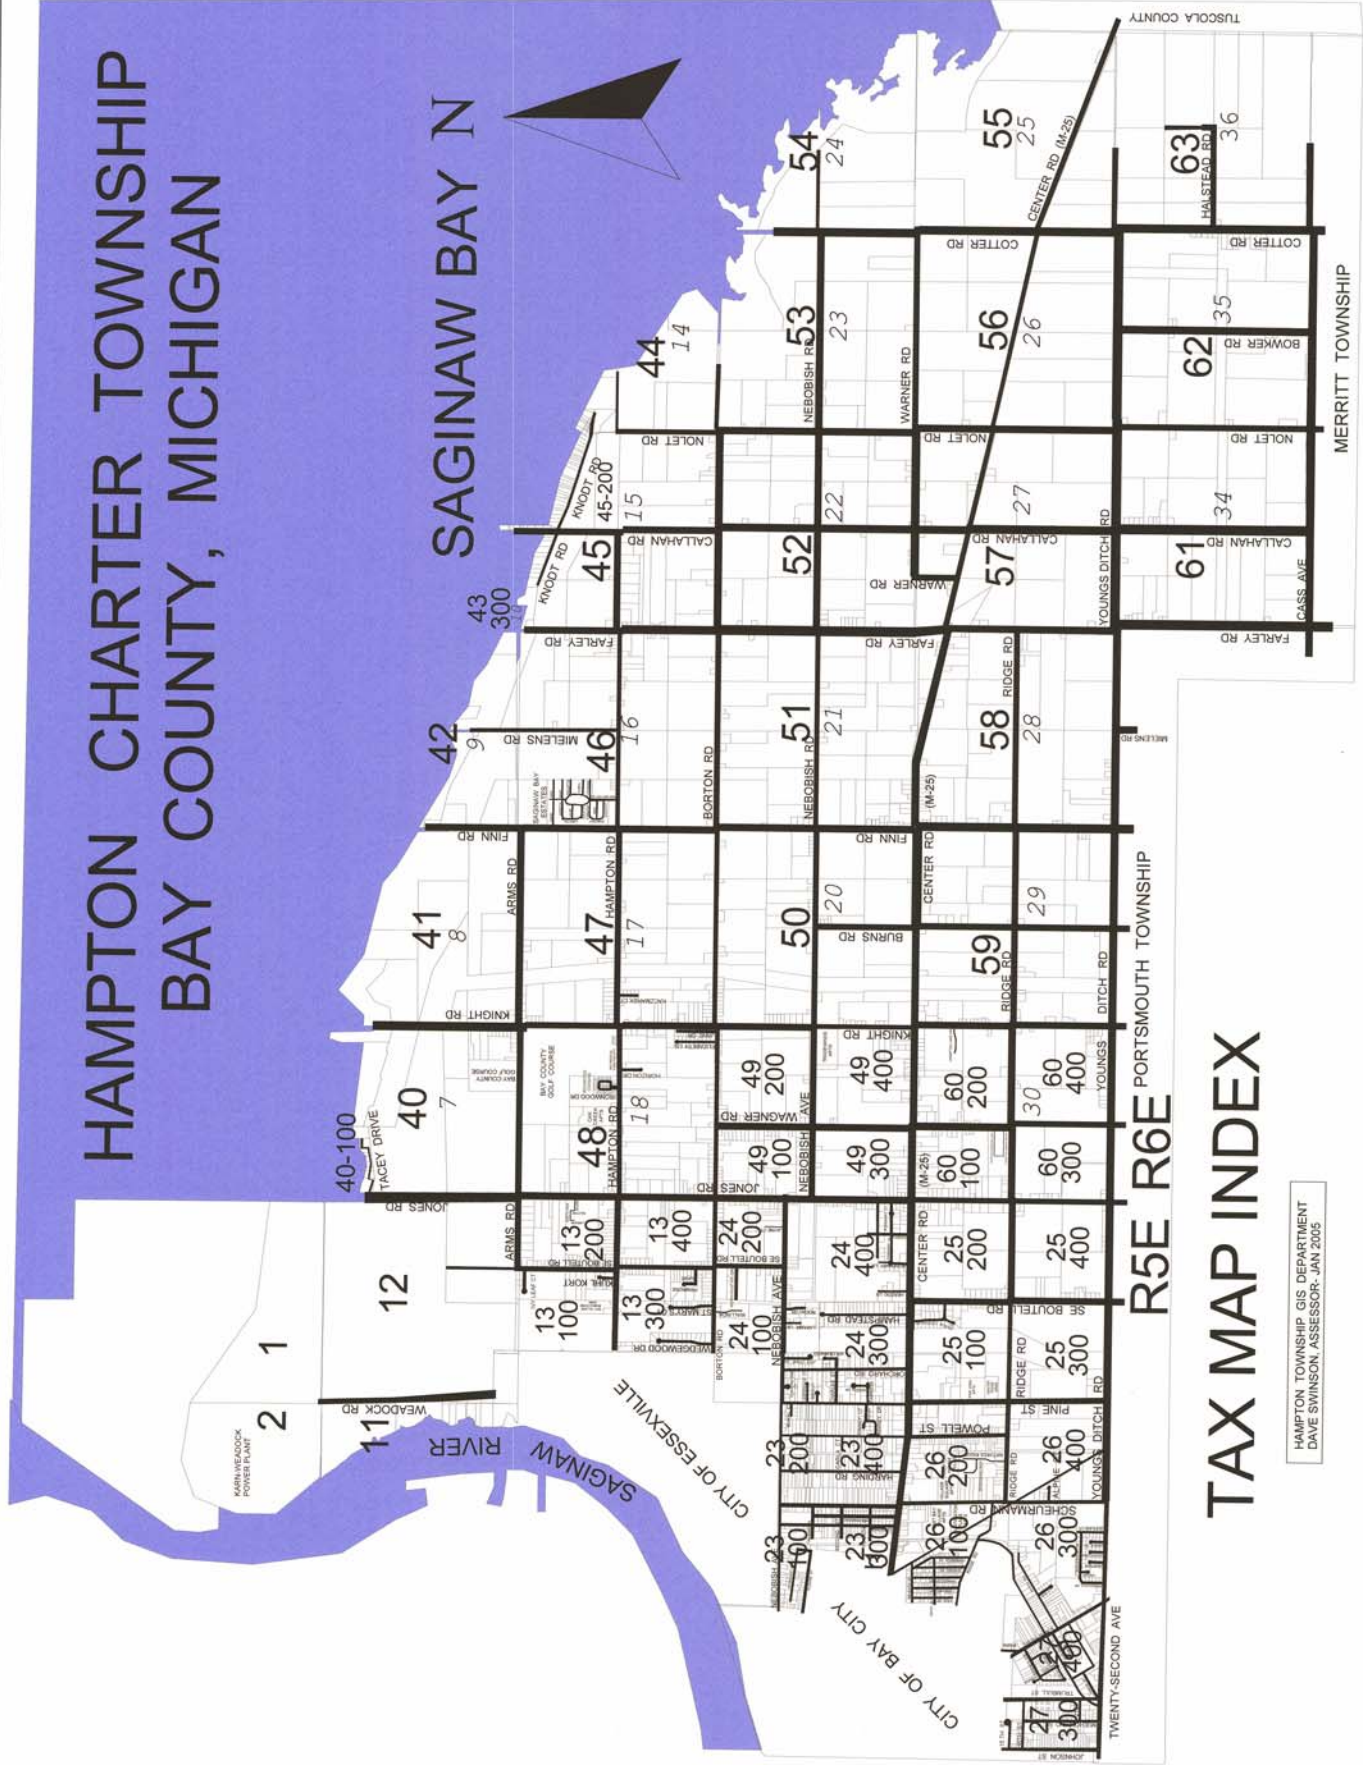

# HAMPTON CHARTER TOWNSHIP BAY COUNTY, MICHIGAN

## SAGINAW BAY N

R5E R6E PORTSMOUTH TOWNSHIP