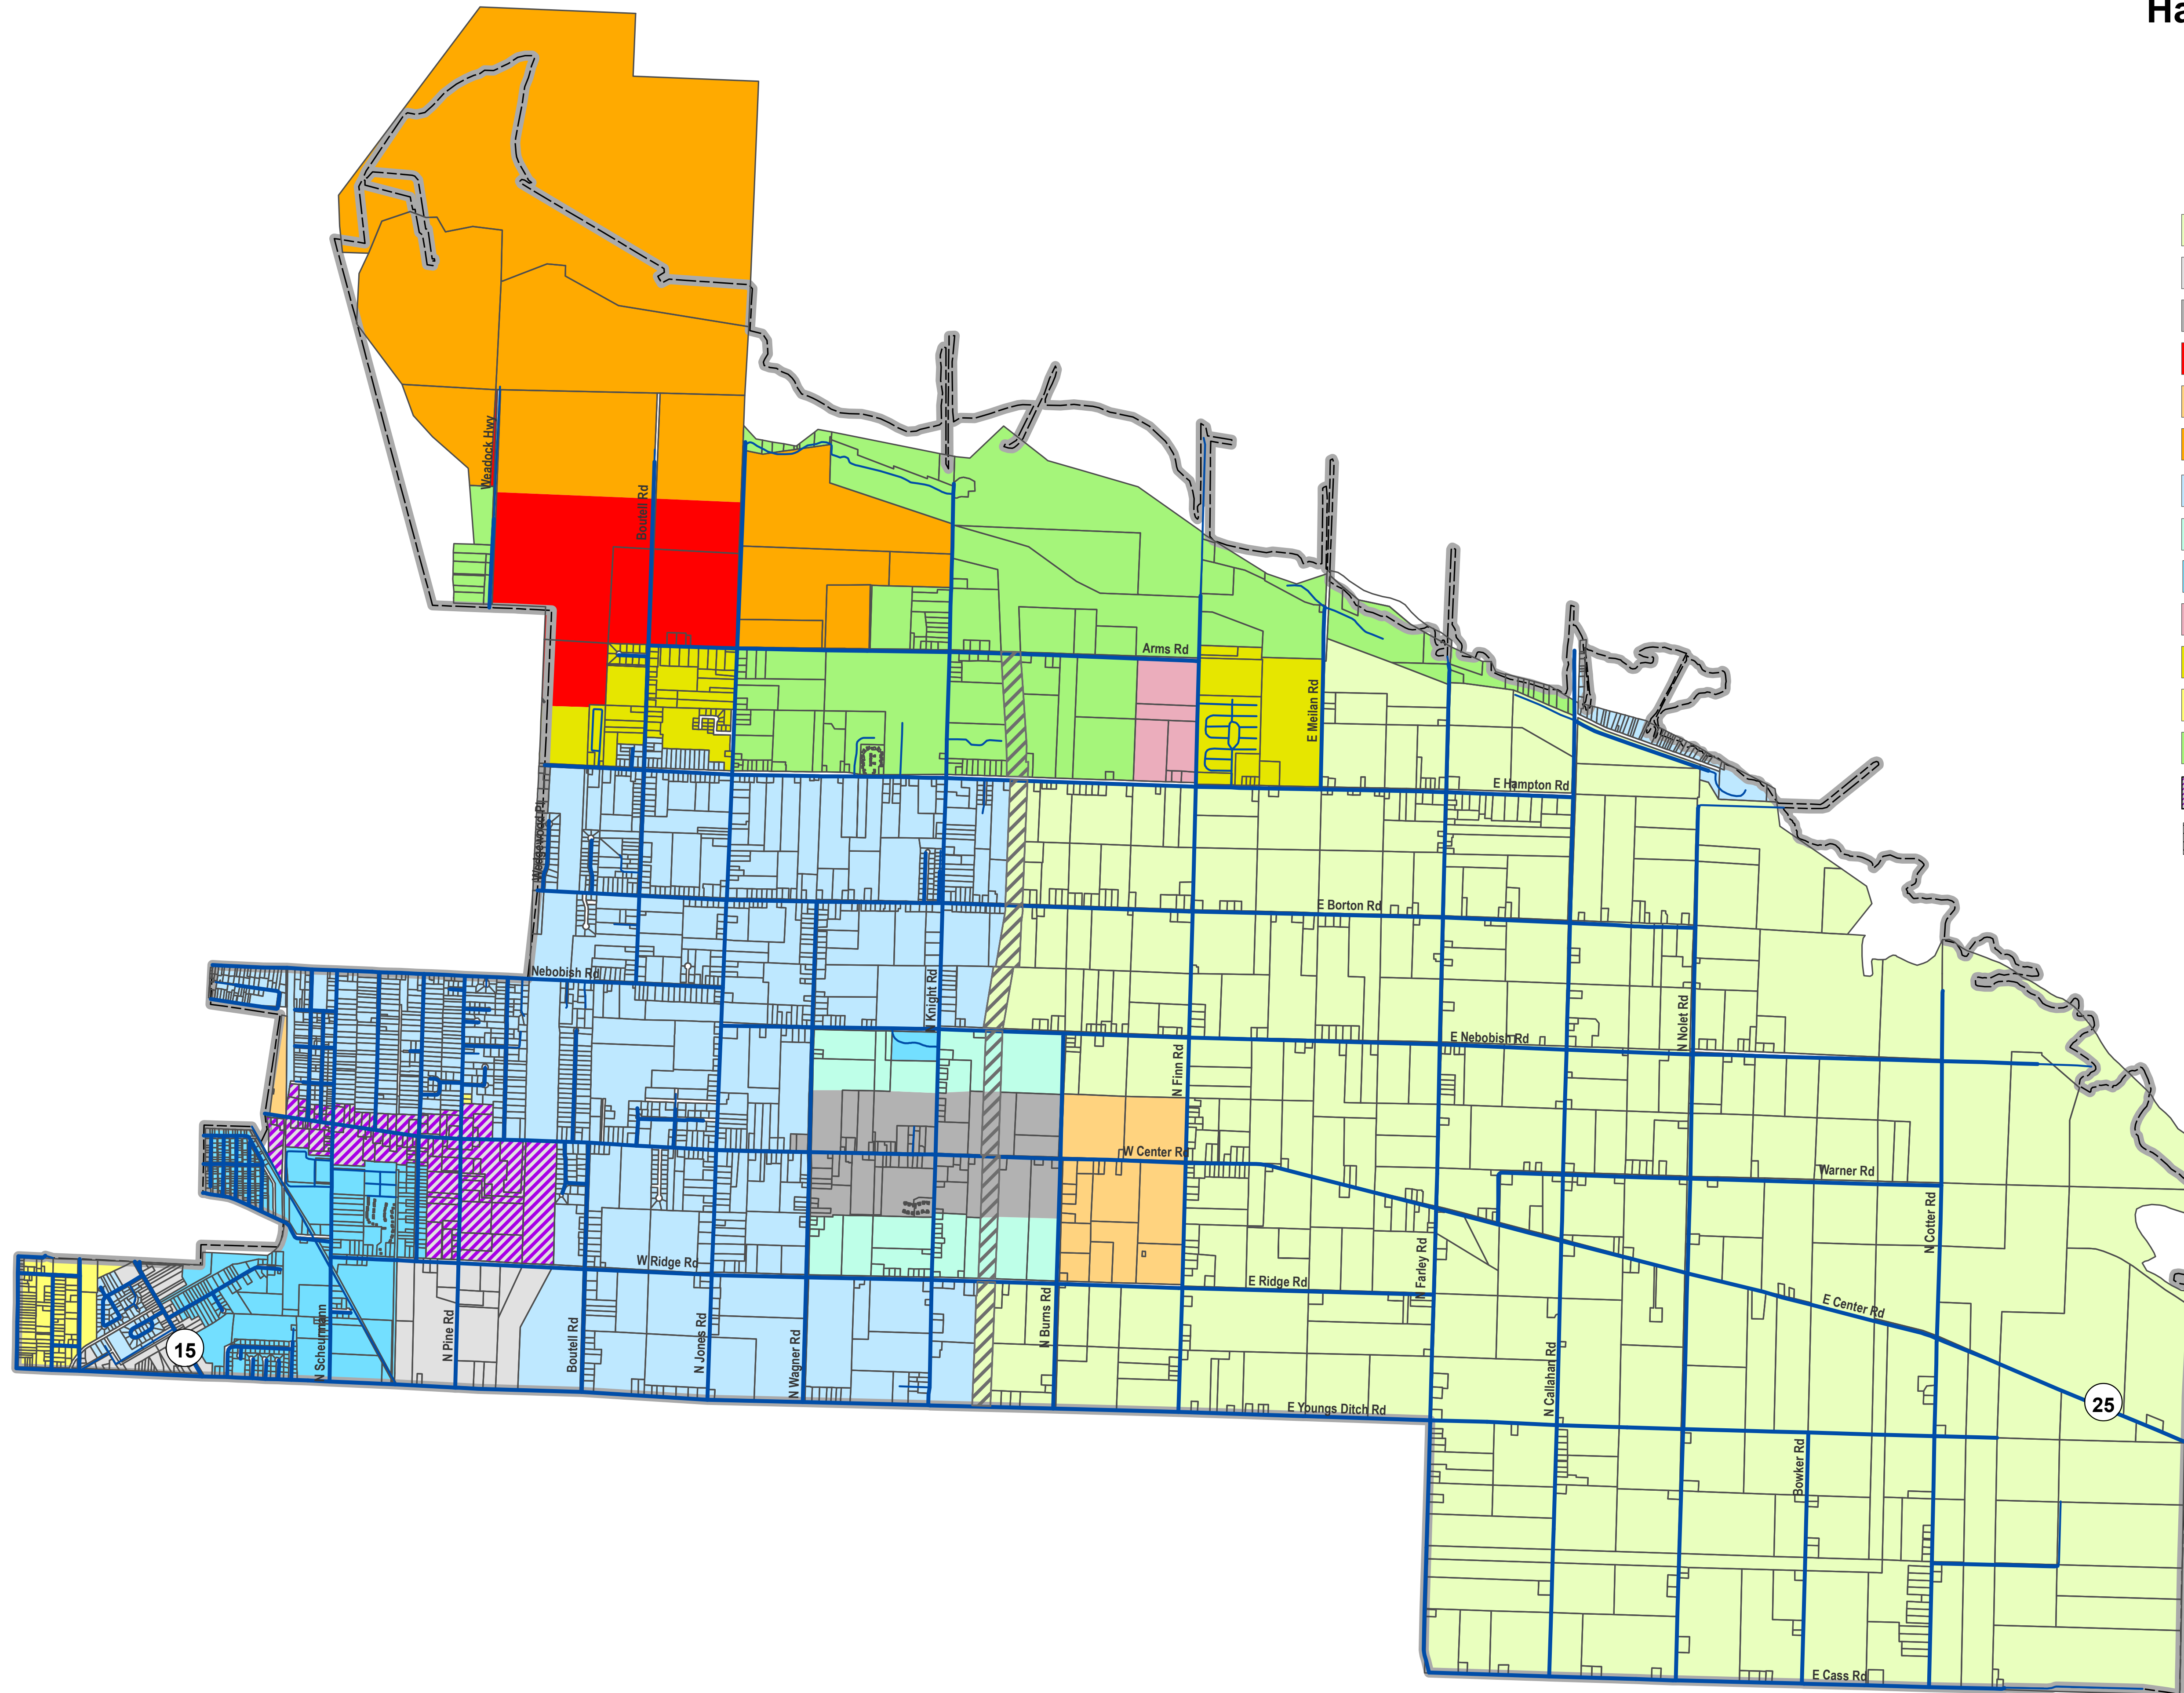

Hampton Charter Township Future Land Use Map 2011 - 2031 2018 Amendment

- Agricultural
- General Business
- Agricultural/Business Transitional
- Heavy Commercial/Industrial Transition
- Planned Enterprise
- Heavy Industrial
- Low Density Residential
- Medium High Density Residential
- High Density Residential
- High Density/Mobile Home Park Residential
- Special Density Residential
- Residential Business Transitional
- High Density Residential & Recreational
- General Business/Planned Enterprise
- Consumers Energy Transmission Line Separation Buffer

Source: Bay County GIS, Hampton Charter Township, Michigan Geographic Data Library